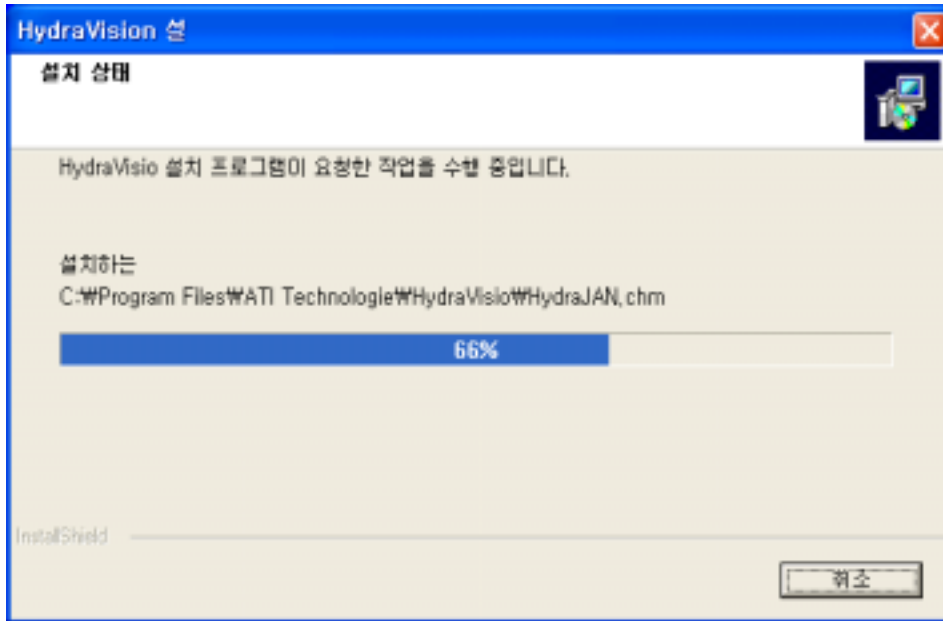

CATALYST -

17. 가 HydraVision .

Note

HydraVision ATI CATALYST
,
HydraVision SUMA
PLATINUM CD HydraVision PDF
ATI (<http://www.ati.com>)